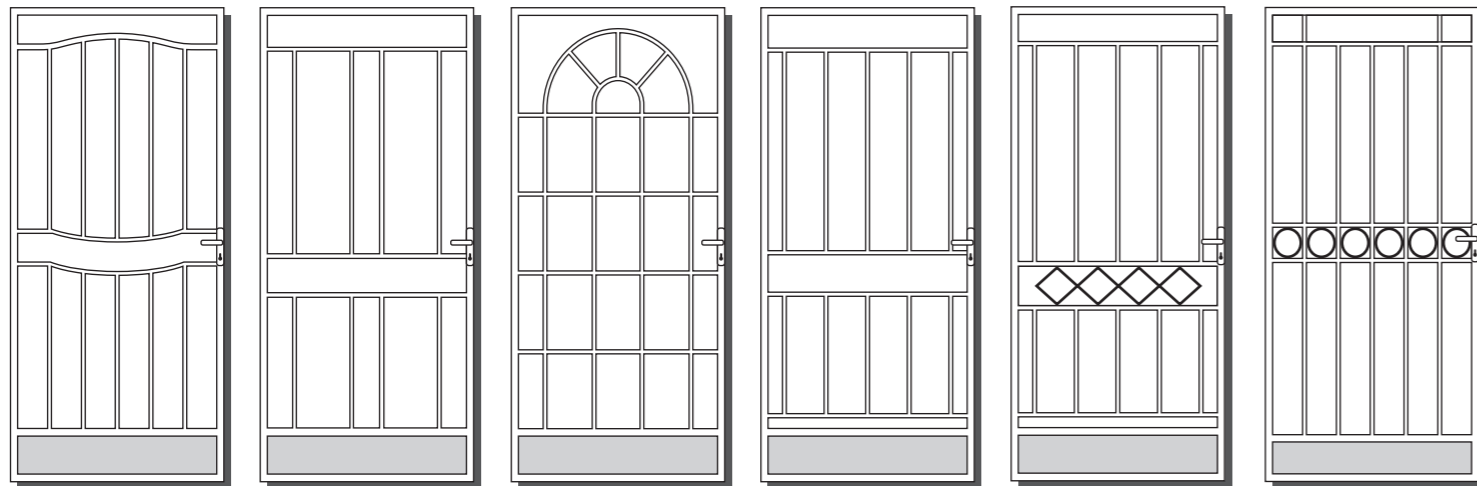

PORCH ENCLOSURES & WINDOW GRILLES

WINDOW GRILLES AND PORCH ENCLOSURES CAN BE MATCHED TO ANY DOOR OF YOUR CHOICE.

OTHER OPTIONS

- THREE POINT LOCKING SYSTEM
- PET ENTRANCES TO ANY DESIGN
- BRASS OR SATIN CHROME FEATURE HANDLES
- HOT DIP GALVANIZING FOR THE ULTIMATE IN RUST PROTECTION

STAINLESS STEEL DOORS

COMBINING THE STRENGTH OF MARINE GRADE 316 STAINLESS STEEL FITTED TO 50 X 20 FRAME, POWDER COATED TO THE COLOUR OF YOUR CHOICE.

THIS DOOR OFFERS A CLEAR VIEW WITH UNCOMPROMISED SECURITY

TITAN

STEEL SECURITY PRODUCTS

MANUFACTURERS OF
STEEL SECURITY DOORS
PORCH ENCLOSURES
WINDOW GRILLES

DISTRIBUTED BY

HERITAGE COLLECTION

DAYLESFORD 1 DAYLESFORD 2 DAYLESFORD 3 DAYLESFORD 4 DAYLESFORD 5

OPTIONAL SECURITY BARS AVAILABLE ON HERITAGE COLLECTION

CHOOSE FROM THE ABOVE SAMPLES OR CONFIGURE YOUR OWN DESIGN

DAYLESFORD 1/SB

SAMPLE OF OPTIONAL SECURITY BARS

PREMIUM RANGE

ECHUCA COLAC SUNBURY INVERLOCH EUROA MANSFIELD

PORTSEA KERANG AVOCA COBRAM LORNE SWAN HILL