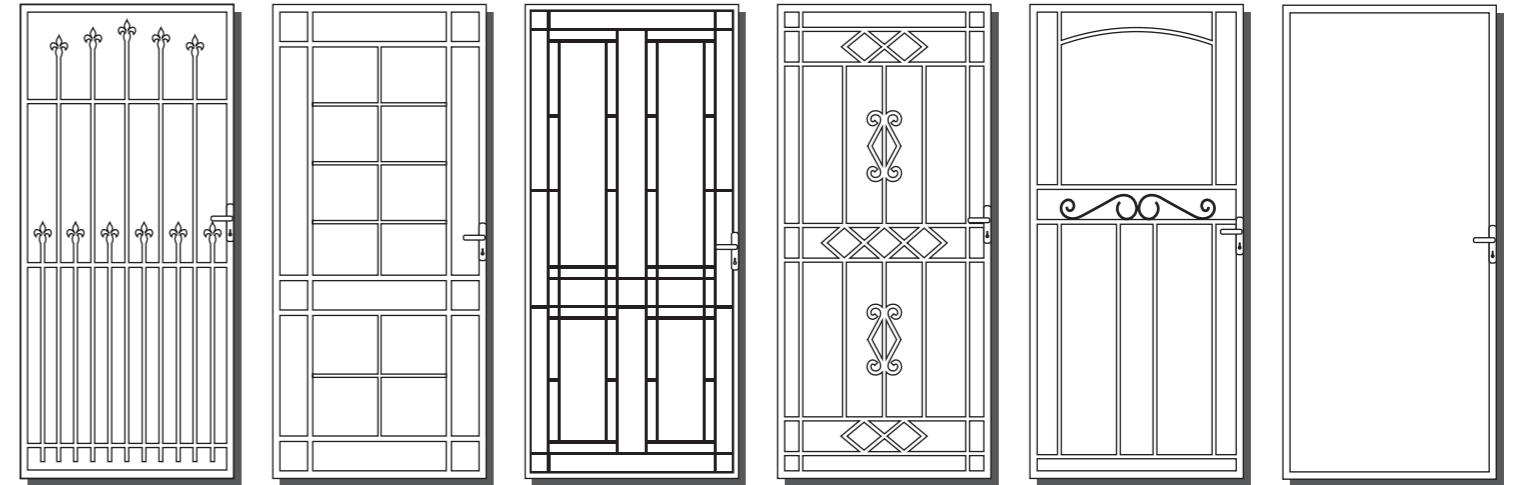

PORCH ENCLOSURES & WINDOW GRILLES

WINDOW GRILLES AND PORCH ENCLOSURES CAN BE MATCHED TO ANY DOOR OF YOUR CHOICE.

OTHER OPTIONS

- THREE POINT LOCKING SYSTEM
- PET ENTRANCES TO ANY DESIGN
- BRASS OR SATIN CHROME FEATURE HANDLES
- HOT DIP GALVANIZING FOR THE ULTIMATE IN RUST PROTECTION

CHOOSE FROM THE ABOVE SAMPLES OR CONFIGURE YOUR OWN DESIGN

DAYLESFORD 1/SB

SAMPLE OF OPTIONAL SECURITY BARS

PREMIUM RANGE

ECHUCA COLAC SUNBURY INVERLOCH EUROA MANSFIELD

PORTSEA KERANG AVOCA COBRAM LORNE SWAN HILL