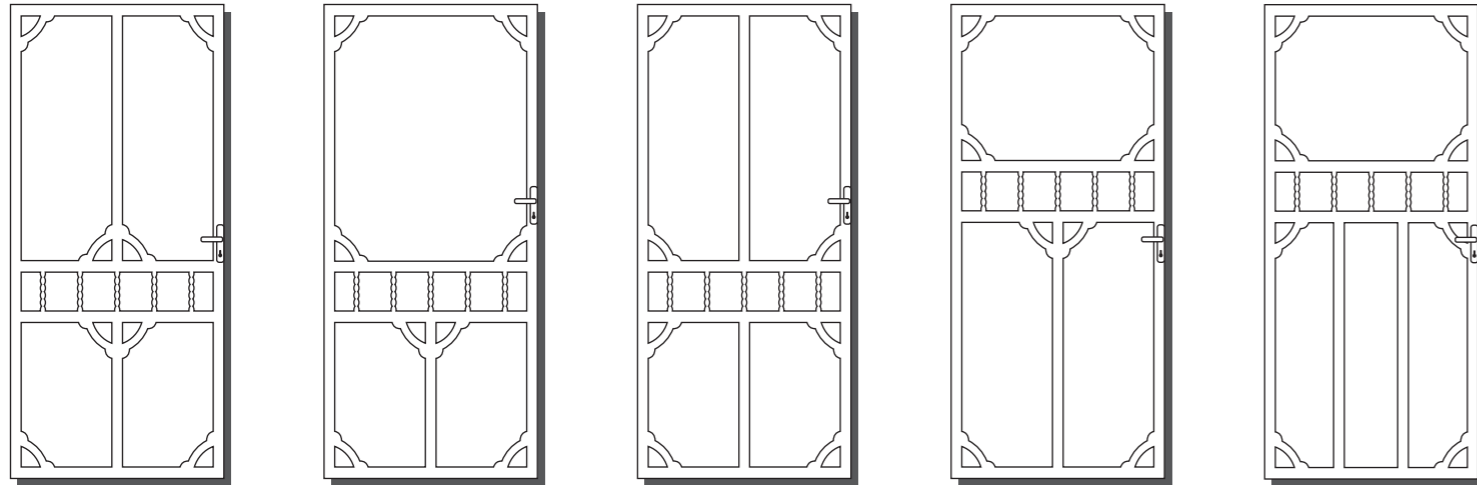

TITAN

STEEL SECURITY PRODUCTS

MANUFACTURERS OF
STEEL SECURITY DOORS
PORCH ENCLOSURES
WINDOW GRILLES

DISTRIBUTED BY

HERITAGE COLLECTION

DAYLESFORD 1 DAYLESFORD 2 DAYLESFORD 3 DAYLESFORD 4 DAYLESFORD 5

OPTIONAL SECURITY BARS AVAILABLE ON HERITAGE COLLECTION

CHOOSE FROM THE ABOVE SAMPLES OR CONFIGURE YOUR OWN DESIGN

DAYLESFORD 1/SB

SAMPLE OF OPTIONAL SECURITY BARS

PREMIUM RANGE

ECHUCA COLAC SUNBURY INVERLOCH EUROA MANSFIELD

PORTSEA KERANG AVOCA COBRAM LORNE SWAN HILL