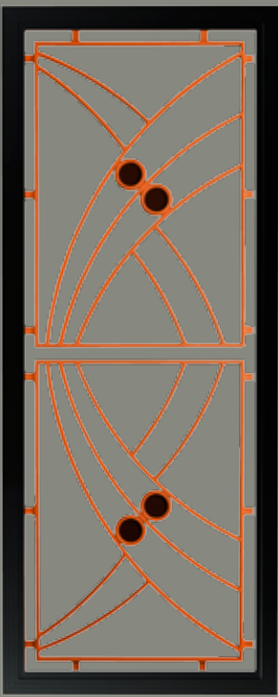

SP61AB ROSE JEWEL

SP68 AB ROSE JEWEL

Kookaburra
Glass Insert
available.

These glass panel doors feature elegant decorative designs imposed on glass panels.
To clean simply wipe over with a damp cloth, avoid all acid based cleaners.

Side light

ART DECO RANGE

- CHOICE OF COLOURED DISC INSERTS**
- *Bright Red*
 - *Bistro Orange*
 - Satin Black*
 - *French Blue*
- * Colours for illustration purposes only

SP71AB ART DECO ORANGE

SP75AB

SP77 - 2 PER DOOR
Aluminium inserts can be coated in any colour from our colour range.