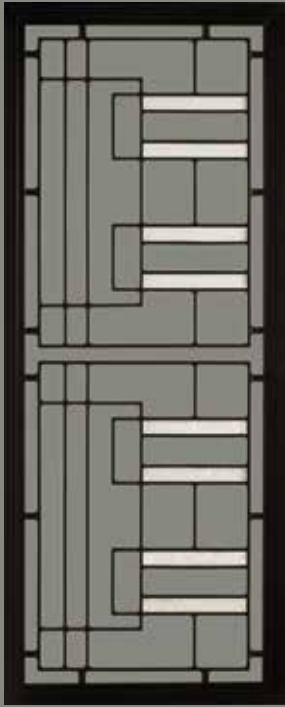

TEAL BLUE

OLIVE GREEN

SP65AB RICE PAPER GLASS

SP65AB BLACK GLASS

SP69 BLACK GLASS
Side Light French Door: 2 per door

SP65AB RED GLASS

SP61AB BLACK ORCHID

SP62AB RED ORCHID