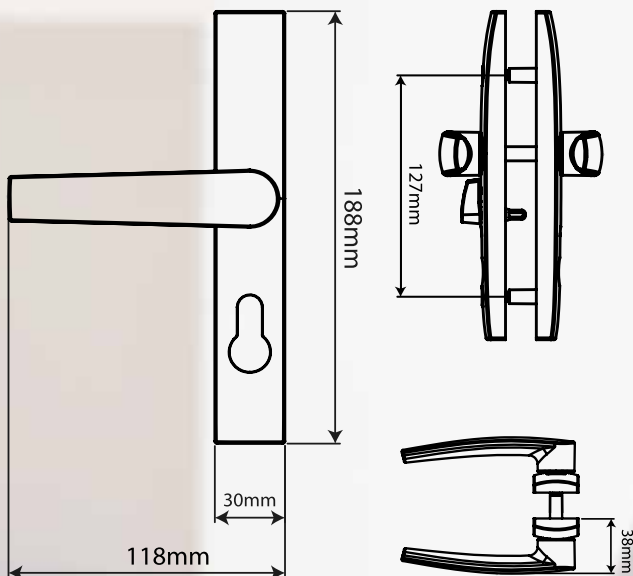

CC2075 HINGED BARRIER DOOR LOCK

The CC2075 hinged barrier door lock is made from a zinc die cast body with stainless steel strikes providing the highest level of protection for hinged screen doors.

FEATURES

- Contemporary styled furniture
- Non handed furniture - suits left handed and right handed doors
- 3 point kits for additional security available
- Fits industry standard cut outs
- Zinc diecast lock mechanism and furniture
- Mortice lock inside snib
- Accepts Euro profile lazy cam cylinder
- Suit standard 20mm door thickness
- Tested & exceeds Australian & New Zealand AS4145 standard

How to order CC2075 Barrier Hinged Door Furniture

CC2075 / SB
Furniture / Finish

TECHNICAL SPECIFICATIONS

Materials:	Zinc Diecast
Finishes Available:	Black, White, Primrose
Keying:	Euro profile lazy cam cylinder locks CC186, CC198